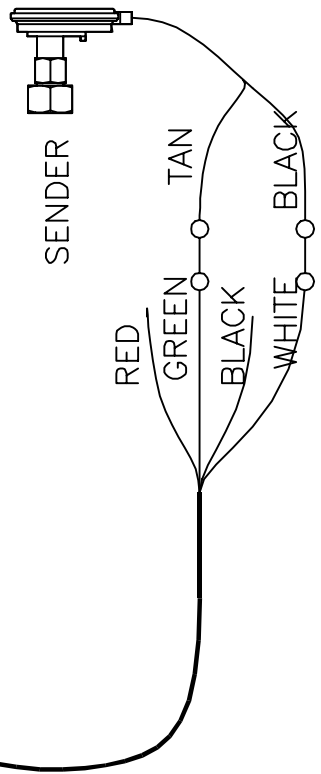

MODEL
CS10A

+12 VOLTS
GROUND

PAINT
SOLENOID

FOR OTHER SENDER TYPES,
SEE INSTRUCTIONS WITH
THE SENDER OR THE
APPLICATION NOTE SUPPLIED

SENDER

RED
GREEN
BLACK
WHITE
BLACK
TAN

TAPE UNUSED WIRES

INSTALLATION WIRING DIAGRAM FOR MODEL CS10A SKIPLINE CONTROLLER