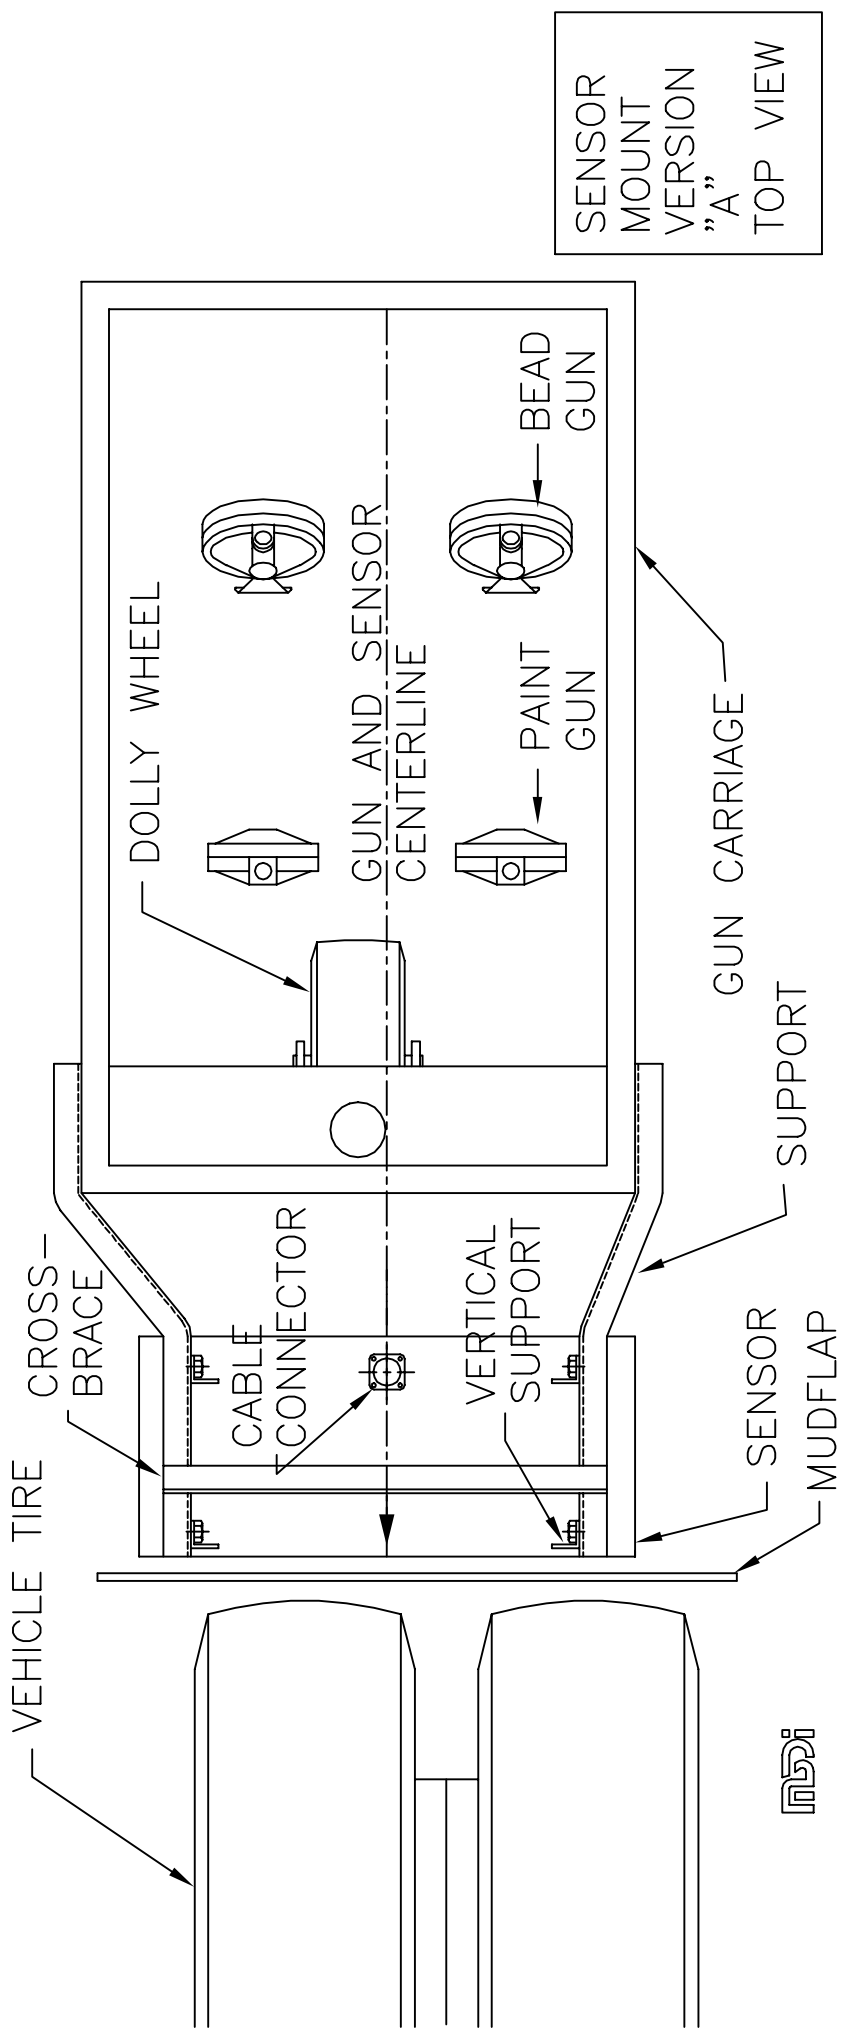

SENSOR  
MOUNT  
VERSION  
"A"  
SIDE VIEW

MUDFLAP

CROSSBRACE  
3/8" BOLTS

GUN CARRIAGE

PAINT  
GUN

BEAD  
GUN

REAR  
VEHICLE  
WHEEL

GROUND CLEARANCE

REFLECTOR

SENSOR  
 MOUNT  
 VERSION  
 "A"  
 TOP VIEW

SENSOR MOUNT VERSION "B" SIDE VIEW

NDI

SENSOR  
 MOUNT  
 VERSION  
 "B"  
 TOP VIEW