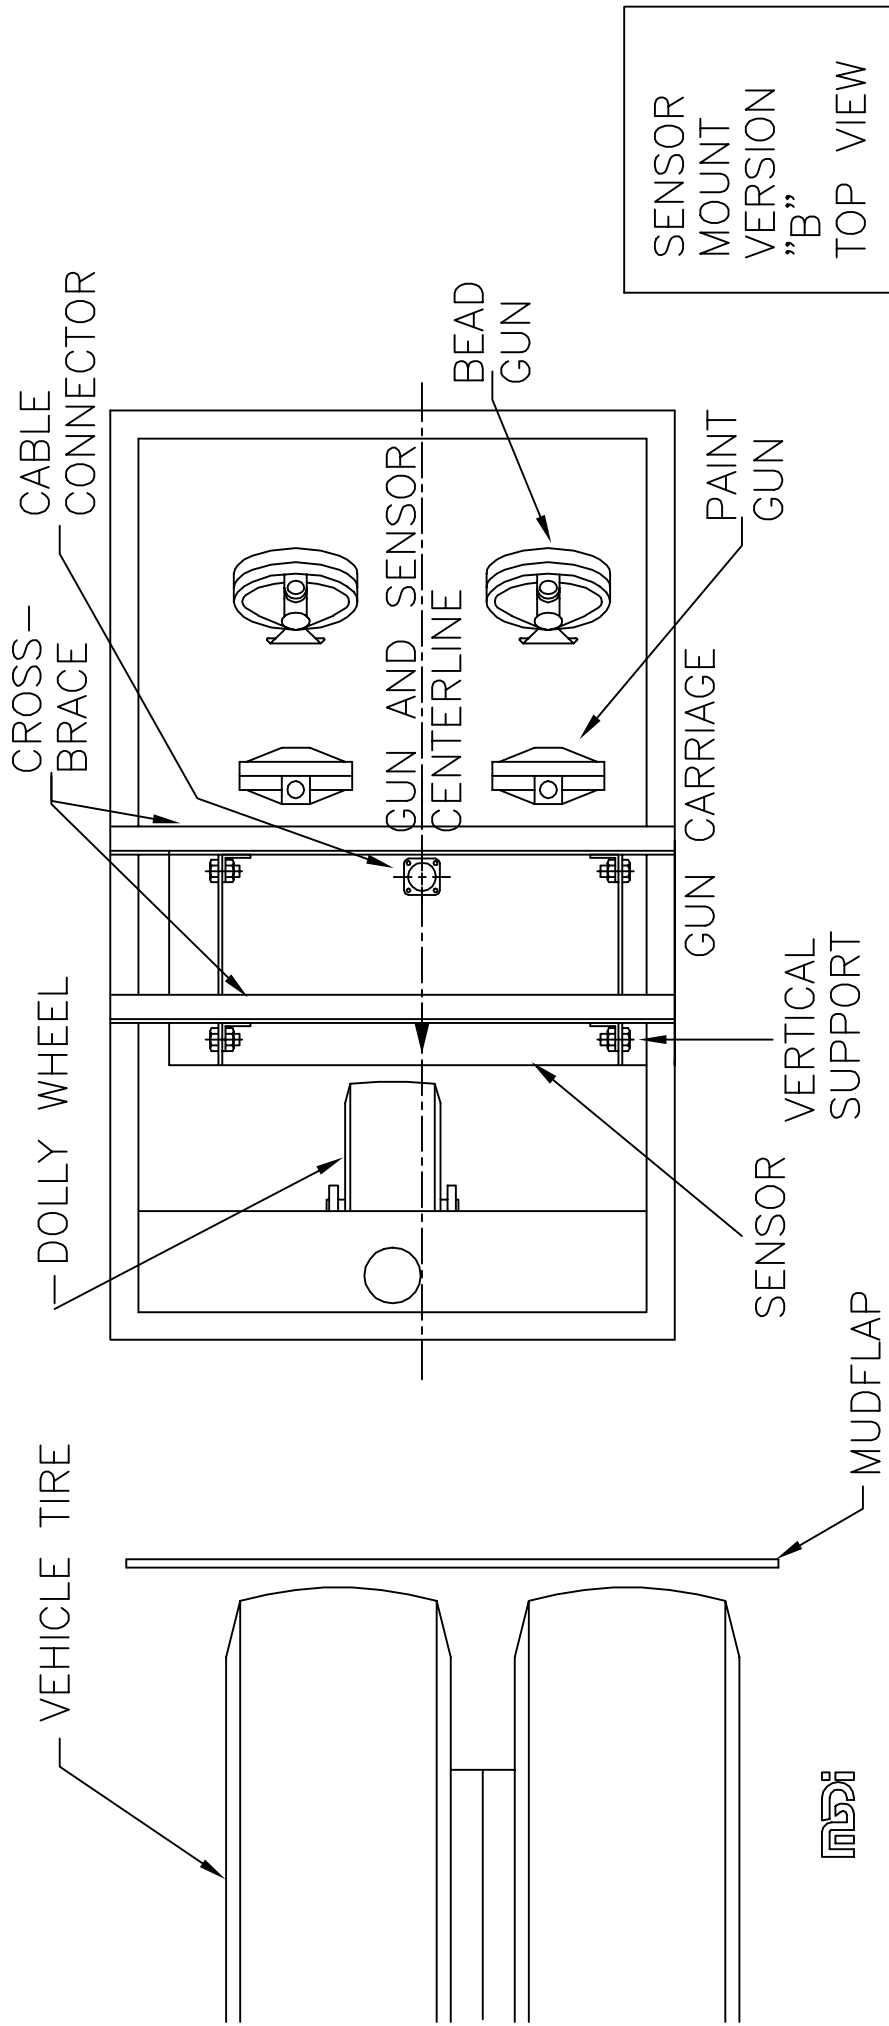

SENSOR  
MOUNT  
VERSION  
"A"  
SIDE VIEW

MUDFLAP

CROSSBRACE  
3/8" BOLTS

GUN CARRIAGE

PAINT  
GUN

BEAD  
GUN

REAR  
VEHICLE  
WHEEL

GROUND CLEARANCE

REFLECTOR

SENSOR  
 MOUNT  
 VERSION  
 "A"  
 TOP VIEW

SENSOR MOUNT VERSION "B" SIDE VIEW

NDI

SENSOR  
 MOUNT  
 VERSION  
 "B"  
 TOP VIEW