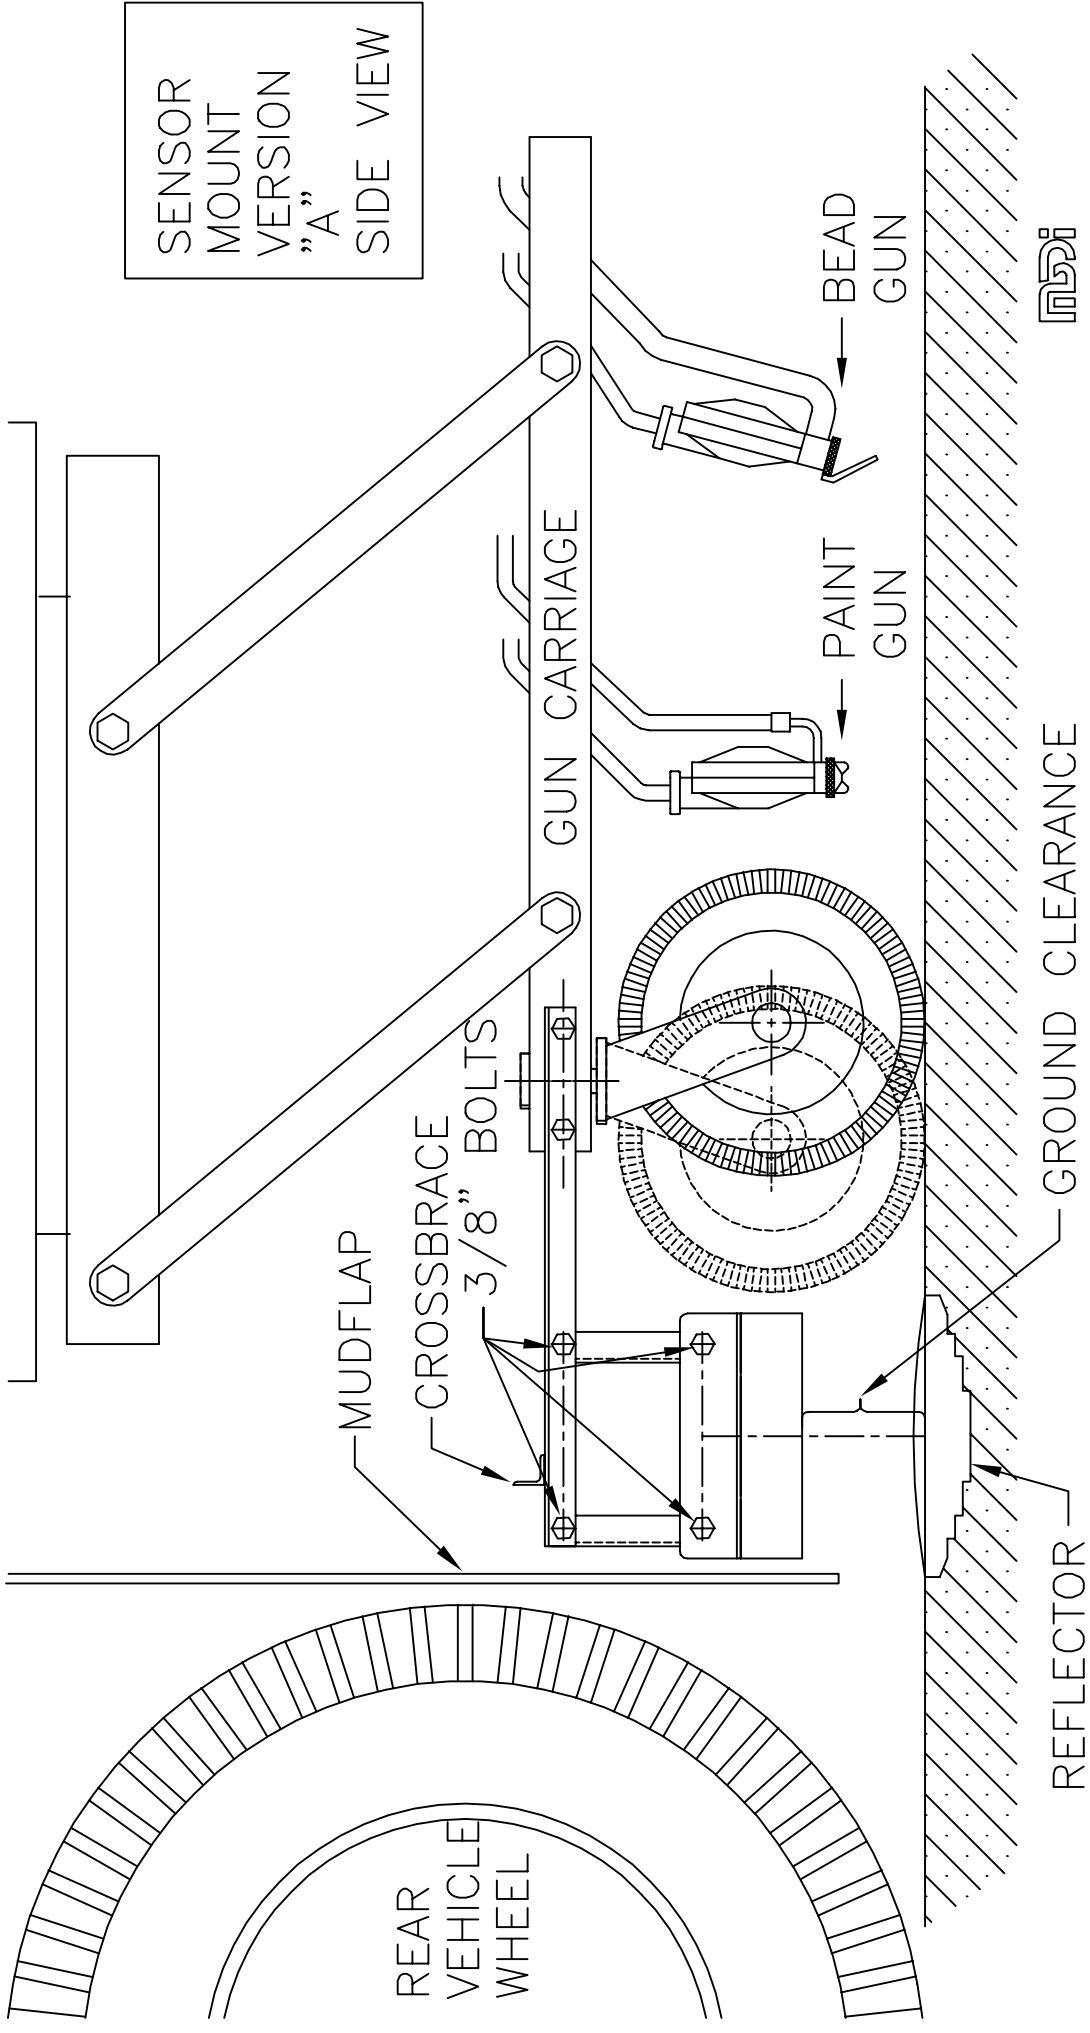

SENSOR  
MOUNT  
VERSION  
"A"  
SIDE VIEW

MUDFLAP

CROSSBRACE  
3/8" BOLTS

GUN CARRIAGE

PAINT  
GUN

BEAD  
GUN

REAR  
VEHICLE  
WHEEL

GROUND CLEARANCE

REFLECTOR

SENSOR  
 MOUNT  
 VERSION  
 "A"  
 TOP VIEW

SENSOR MOUNT VERSION "B" SIDE VIEW

NDI

SENSOR  
 MOUNT  
 VERSION  
 "B"  
 TOP VIEW