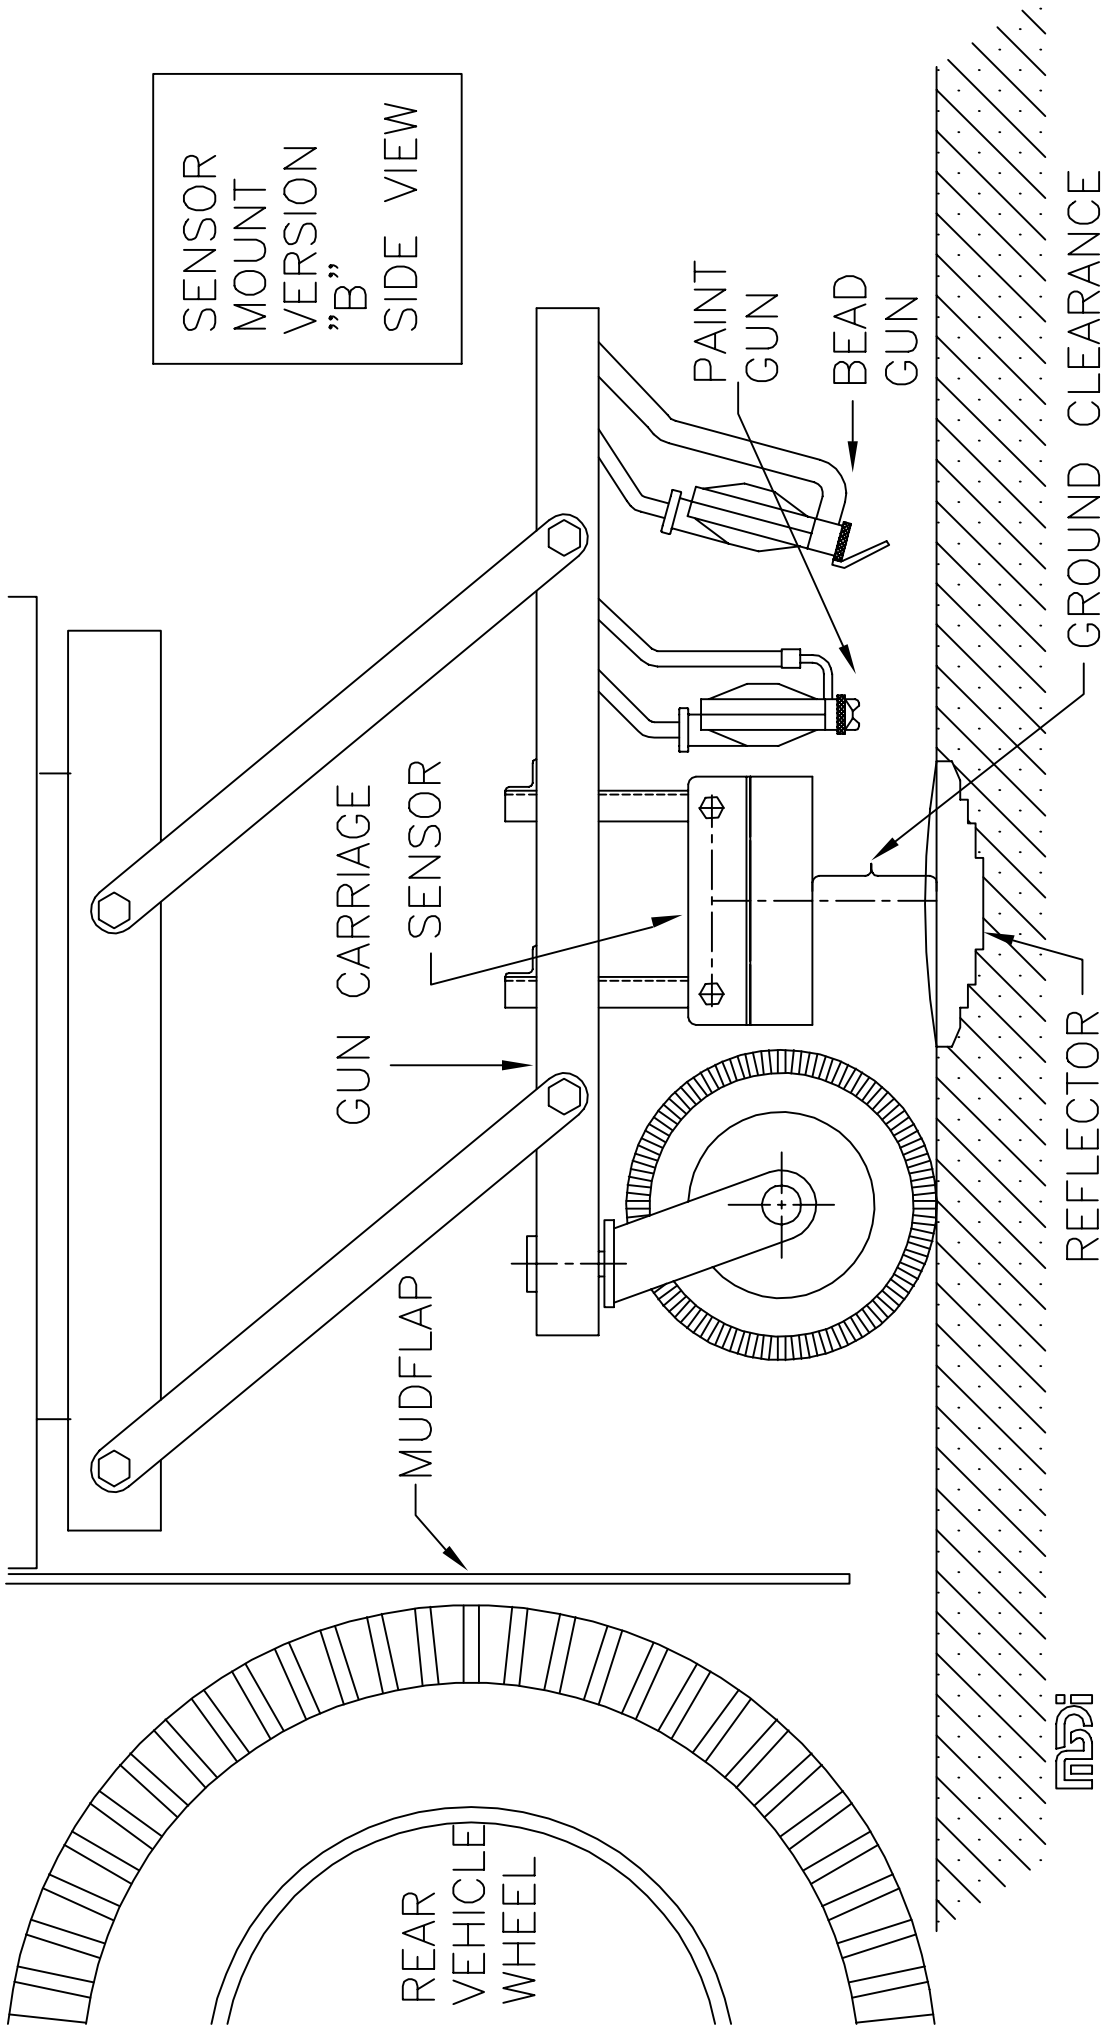

SENSOR  
MOUNT  
VERSION  
"A"  
SIDE VIEW

MUDFLAP

CROSSBRACE  
3/8" BOLTS

GUN CARRIAGE

PAINT  
GUN

BEAD  
GUN

REAR  
VEHICLE  
WHEEL

GROUND CLEARANCE

REFLECTOR

SENSOR  
 MOUNT  
 VERSION  
 "A"  
 TOP VIEW

SENSOR MOUNT VERSION "B" SIDE VIEW

NDI

SENSOR  
 MOUNT  
 VERSION  
 "B"  
 TOP VIEW